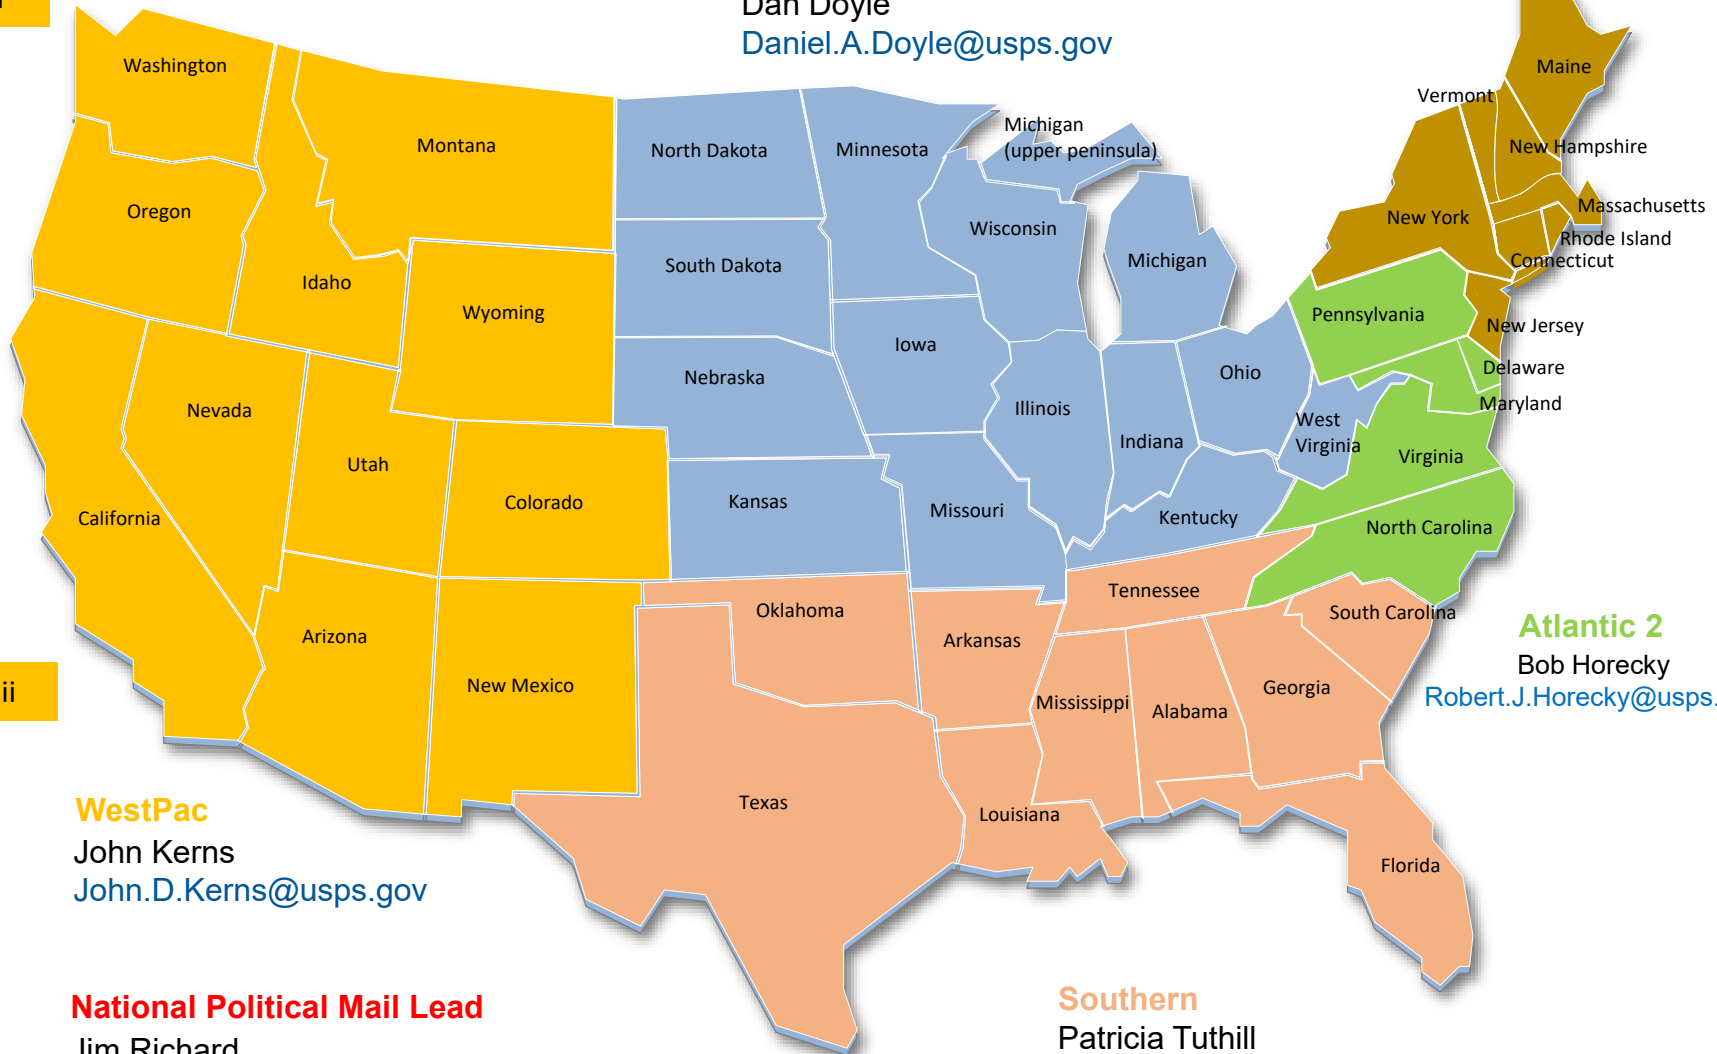

Regional Political Ambassador

Atlantic 1

JP Walsh

John.P.Walsh@usps.gov

Central

Dan Doyle

Daniel.A.Doyle@usps.gov

Alaska

Hawaii

WestPac

John Kerns

John.D.Kerns@usps.gov

National Political Mail Lead

Jim Richard

jim.b.Richard@usps.gov

Southern